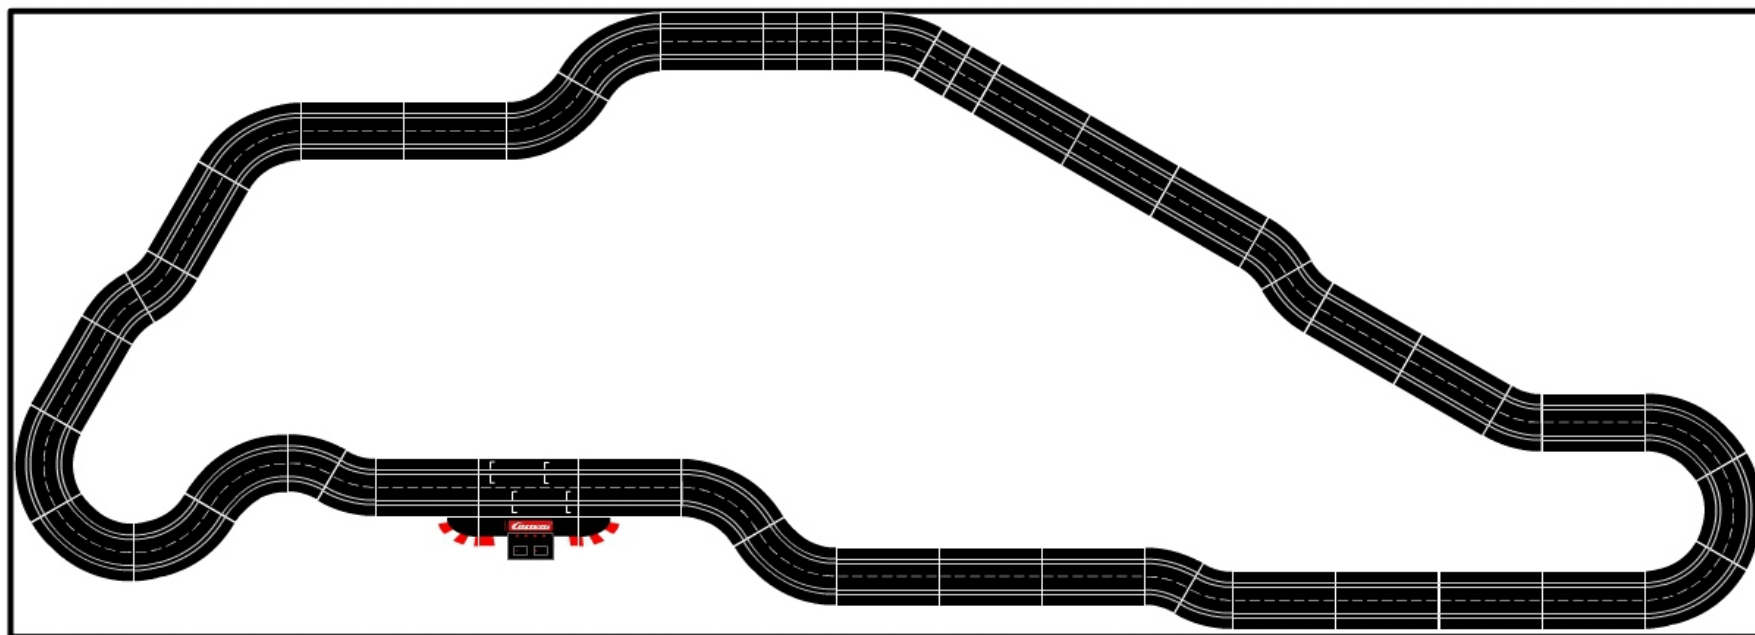

**CARRERA.CZ
Hromádkova 31
636 00 Brno
Tel.: 511 112 510
Tel.: 603 425 597
www.carrera.cz**

The Circuit: Albert Park Circuit

Dimensions when assembled: 4,70 x 3,20m

Track length: about 13,077m

Item No.	Description	Track Parts
20515	EX/EV Connecting track (1)	1
20509	EX/EV Standard straights 4 pieces	17
20611	EX/EV 1/3 Straight (2)	2
20612	EX/EV 1/4 Straight (2)	2
20571	EX/EV Curves 1/60° 3 pieces	11
20577	EX/EV Curves 1/30° 6 pieces	13
20572	EX/EV Curves 2/30° 6 pieces	1
20573	EX/EV Curves 3/30° 6 pieces	2

CARRERA.CZ
Hromádkova 31
636 00 Brno
Tel.: 511 112 510
Tel.: 603 425 597
www.carrera.cz

The Circuit: Circuit Bugatti - LeMans

Dimensions when assembled: 9,0 x 3,70m

Track length: about 20,948m

Item No.	Description	Track Parts
20515	EX/EV Connecting track (1)	1
20509	EX/EV Standard straights (4)	33
20611	EX/EV 1/3 Straight (2)	4
20571	EX/EV Curves 1/60° (3)	21
20577	EX/EV Curves 1/30° (6)	2
20578	EX/EV Curves 4/15° (12)	8

CARRERA.CZ
Hromádkova 31
636 00 Brno
Tel.: 511 112 510
Tel.: 603 425 597
www.carrera.cz

The Circuit: Circuit de Catalunya

Dimensions when assembled: 5,30 x 2,10m

Track length: about 17,804m

Item No.	Description	Track Parts
20515	EX/EV Connecting track (1)	1
20509	EX/EV Standard straights 4 pieces	28
20611	EX/EV 1/3 Straight (2)	1
20612	EX/EV 1/4 Straight (2)	2
20571	EX/EV Curves 1/60° 3 pieces	21
20577	EX/EV Curves 1/30° 6 pieces	6

CARRERA.CZ
Hromádkova 31
636 00 Brno
Tel.: 511 112 510
Tel.: 603 425 597
www.carrera.cz

The Circuit: Circuit Gilles Villeneuve

Dimensions when assembled: 5,90 x 2,10m

Track length: about 13,198m

Item No.	Description	Track Parts
20515	EX/EV Connecting track (1)	1
20509	EX/EV Standard straights 4 pieces	20
20611	EX/EV 1/3 Straight (2)	4
20612	EX/EV 1/4 Straight (2)	2
20571	EX/EV Curves 1/60° 3 pieces	12
20577	EX/EV Curves 1/30° 6 pieces	10