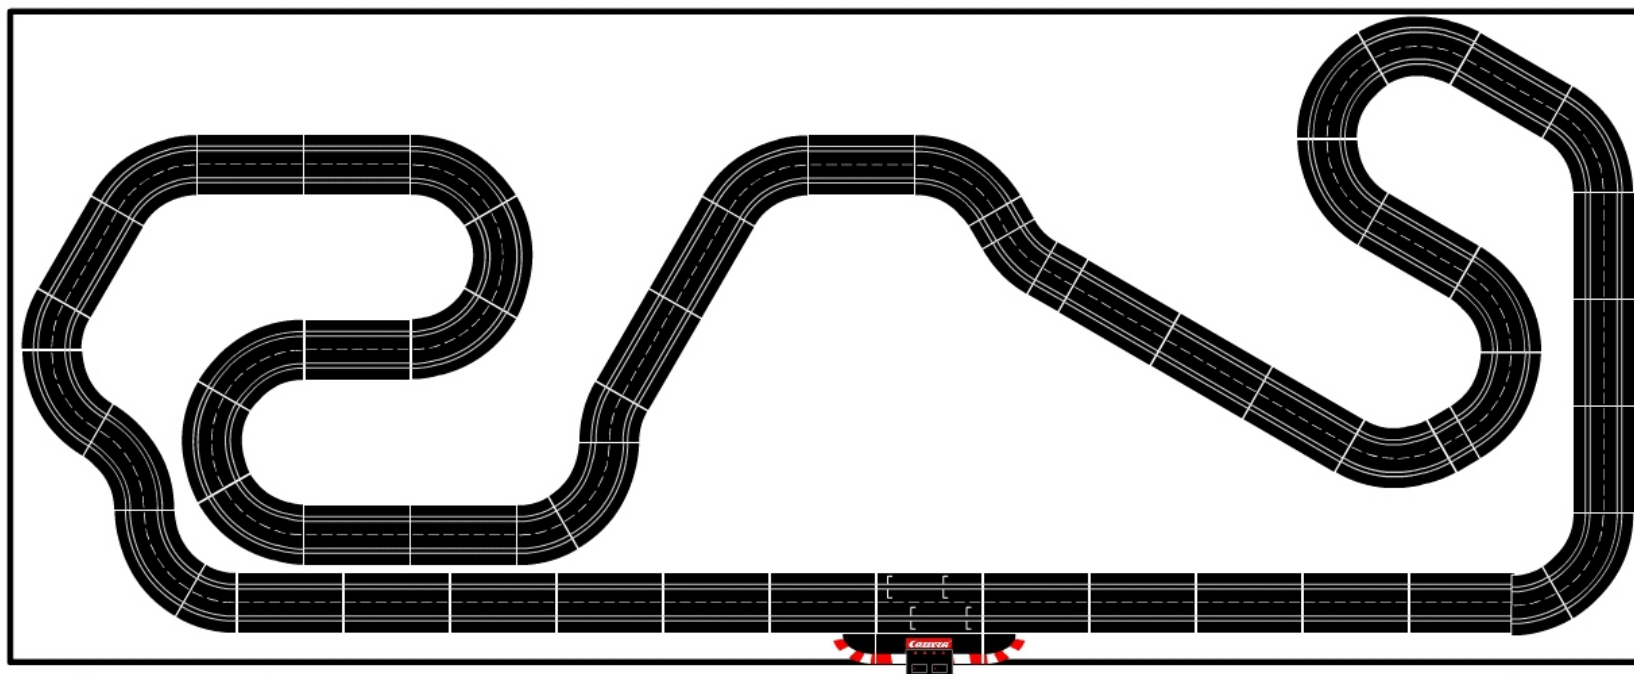

**CARRERA.CZ
Hromádkova 31
636 00 Brno
Tel.: 511 112 510
Tel.: 603 425 597
www.carrera.cz**

The Circuit: Albert Park Circuit

Dimensions when assembled: 4,70 x 3,20m

Track length: about 13,077m

Item No.	Description	Track Parts
20515	EX/EV Connecting track (1)	1
20509	EX/EV Standard straights 4 pieces	17
20611	EX/EV 1/3 Straight (2)	2
20612	EX/EV 1/4 Straight (2)	2
20571	EX/EV Curves 1/60° 3 pieces	11
20577	EX/EV Curves 1/30° 6 pieces	13
20572	EX/EV Curves 2/30° 6 pieces	1
20573	EX/EV Curves 3/30° 6 pieces	2

CARRERA.CZ
Hromádkova 31
636 00 Brno
Tel.: 511 112 510
Tel.: 603 425 597
www.carrera.cz

The Circuit: Circuit Bugatti - LeMans

Dimensions when assembled: 9,0 x 3,70m

Track length: about 20,948m

Item No.	Description	Track Parts
20515	EX/EV Connecting track (1)	1
20509	EX/EV Standard straights (4)	33
20611	EX/EV 1/3 Straight (2)	4
20571	EX/EV Curves 1/60° (3)	21
20577	EX/EV Curves 1/30° (6)	2
20578	EX/EV Curves 4/15° (12)	8

CARRERA.CZ
Hromádkova 31
636 00 Brno
Tel.: 511 112 510
Tel.: 603 425 597
www.carrera.cz

The Circuit: Circuit de Catalunya

Dimensions when assembled: 5,30 x 2,10m

Track length: about 17,804m

Item No.	Description	Track Parts
20515	EX/EV Connecting track (1)	1
20509	EX/EV Standard straights 4 pieces	28
20611	EX/EV 1/3 Straight (2)	1
20612	EX/EV 1/4 Straight (2)	2
20571	EX/EV Curves 1/60° 3 pieces	21
20577	EX/EV Curves 1/30° 6 pieces	6

CARRERA.CZ
Hromádkova 31
636 00 Brno
Tel.: 511 112 510
Tel.: 603 425 597
www.carrera.cz

The Circuit: Hockenheim

Dimensions when assembled: 6,10 x 3,50m

Track length: ca. 19,754m

Item No.	Description	Track Parts
20515	EX/EV Connecting track (1)	1
20509	EX/EV Standard straights 4 pieces	31
20611	EX/EV 1/3 Straight (2)	3
20612	EX/EV 1/4 Straight (2)	1
20571	EX/EV curves 1/60° 3 pieces	12
20577	EX/EV curves 1/30° 6 pieces	7
20572	EX/EV curves 2/30° 6 pieces	5
20573	EX/EV curves 3/30° 6 pieces	2
20578	EX/EV curves 4/15° 12 pieces	6