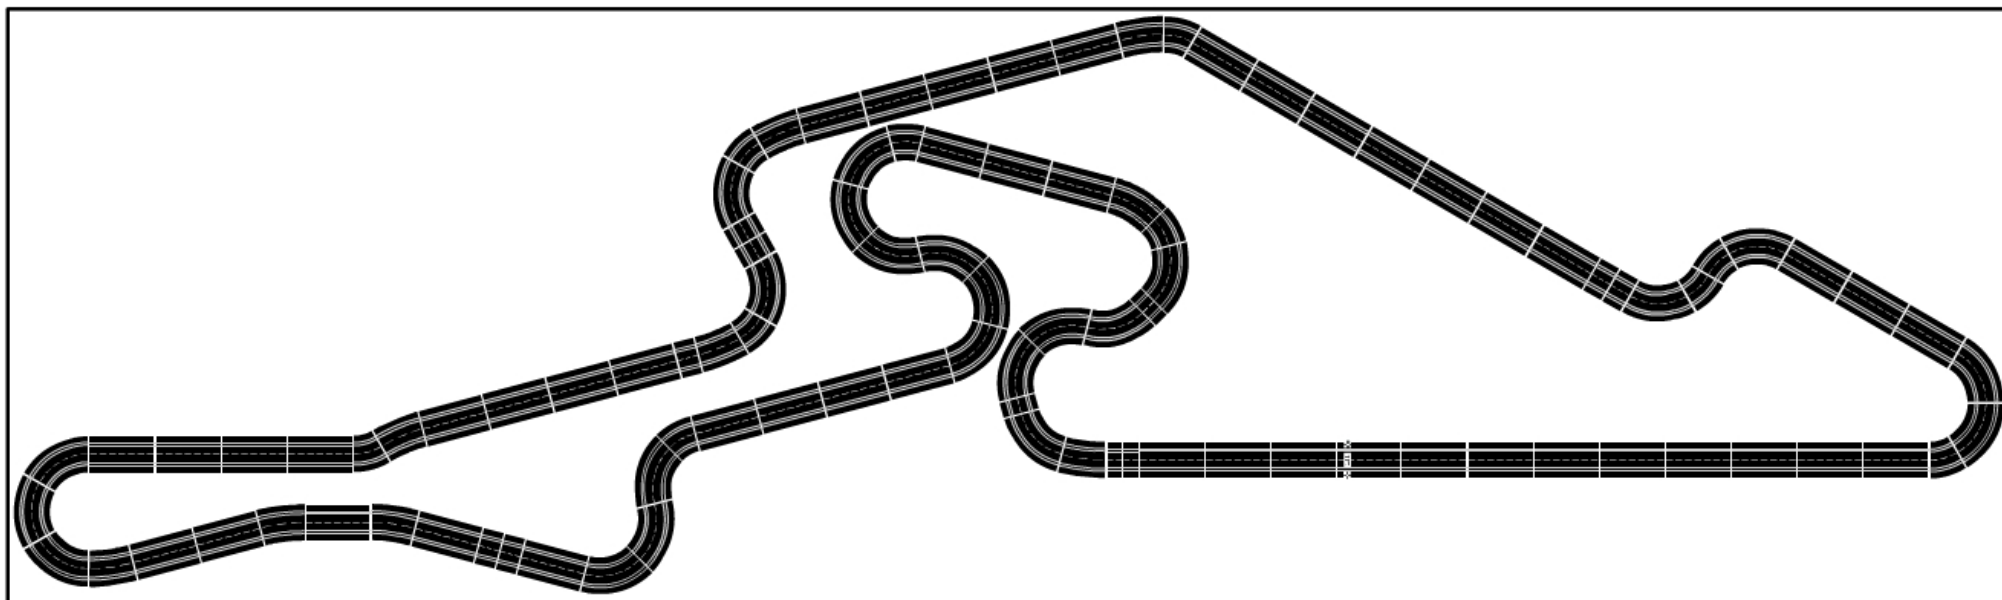

CARRERA.CZ
Hromádkova 31
636 00 Brno
Tel.: 511 112 510
Tel.: 603 425 597
www.carrera.cz

The Circuit: Brands Hatch

Dimensions when assembled: 4,5 x 5,10m

Track length: about 20,323m

Item No.	Description	Track Parts
20515	EX/EV Connecting track (1)	1
20509	EX/EV Standard straights 4 pieces	35
20611	EX/EV 1/3 Straight (2)	1
20612	EX/EV 1/4 Straight (2)	4
20571	EX/EV Curves 1/60°	7
20577	EX/EV Curves 1/30°	2
20572	EX/EV Curves 2/30°	13
20573	EX/EV Curves 3/30°	3
20578	EX/EV Curves 4/15°	2

Track length: about ca. 28,260m

Item No.	Description	Track Parts
20515	EX/EV Connecting track (1)	1
20509	EX/EV Standard straights 4 pieces	46
20611	EX/EV 1/3 Straight (2)	7
20612	EX/EV 1/4 Straight (2)	4
20571	EX/EV Curves 1/60°	23
20577	EX/EV Curves 1/30°	10
20572	EX/EV Curves 2/30°	1
20578	EX/EV Curves 4/15°	8

CARRERA.CZ
Hromádkova 31
636 00 Brno
Tel.: 511 112 510
Tel.: 603 425 597
www.carrera.cz

The Circuit: Zeltweg

Dimensions when assembled: 5,7 x 5,3m

Track length: about 18,618m

Item No.	Description	Track Parts
20515	EX/EV Connecting track (1)	1
20509	EX/EV Standard straights 4 pieces	37
20611	EX/EV 1/3 Straight (2)	4
20612	EX/EV 1/4 Straight (2)	3
20571	EX/EV Curves 1/60°	5
20577	EX/EV Curves 1/30°	2
20572	EX/EV Curves 2/30°	4
20578	EX/EV Curves 4/15°	8