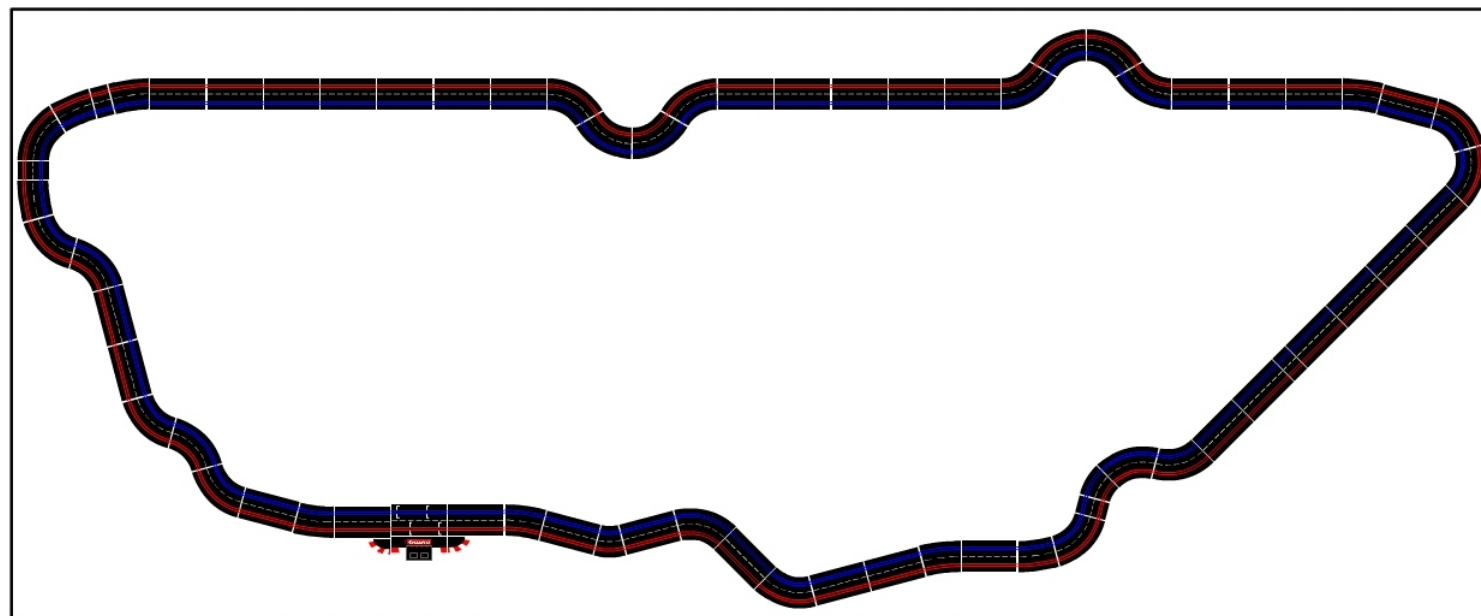

**CARRERA.CZ
Hromádkova 31
636 00 Brno
Tel.: 511 112 510
Tel.: 603 425 597
www.carrera.cz**

The Circuit: Albert Park Circuit

Dimensions when assembled: 4,70 x 3,20m

Track length: about 13,077m

Item No.	Description	Track Parts
20515	EX/EV Connecting track (1)	1
20509	EX/EV Standard straights 4 pieces	17
20611	EX/EV 1/3 Straight (2)	2
20612	EX/EV 1/4 Straight (2)	2
20571	EX/EV Curves 1/60° 3 pieces	11
20577	EX/EV Curves 1/30° 6 pieces	13
20572	EX/EV Curves 2/30° 6 pieces	1
20573	EX/EV Curves 3/30° 6 pieces	2

CARRERA.CZ
Hromádkova 31
636 00 Brno
Tel.: 511 112 510
Tel.: 603 425 597
www.carrera.cz

The Circuit: Circuit Bugatti - LeMans

Dimensions when assembled: 9,0 x 3,70m

Track length: about 20,948m

Item No.	Description	Track Parts
20515	EX/EV Connecting track (1)	1
20509	EX/EV Standard straights (4)	33
20611	EX/EV 1/3 Straight (2)	4
20571	EX/EV Curves 1/60° (3)	21
20577	EX/EV Curves 1/30° (6)	2
20578	EX/EV Curves 4/15° (12)	8

CARRERA.CZ
Hromádkova 31
636 00 Brno
Tel.: 511 112 510
Tel.: 603 425 597
www.carrera.cz

The Circuit: Circuit de Catalunya

Dimensions when assembled: 5,30 x 2,10m

Track length: about 17,804m

Item No.	Description	Track Parts
20515	EX/EV Connecting track (1)	1
20509	EX/EV Standard straights 4 pieces	28
20611	EX/EV 1/3 Straight (2)	1
20612	EX/EV 1/4 Straight (2)	2
20571	EX/EV Curves 1/60° 3 pieces	21
20577	EX/EV Curves 1/30° 6 pieces	6

CARRERA.CZ
Hromádkova 31
636 00 Brno
Tel.: 511 112 510
Tel.: 603 425 597
www.carrera.cz

The Circuit: Indianapolis

Dimensions when assembled: 6,90 x 3,40m

Track length: about 19,307m

Item No.	Description	Track Parts
20515	EX/EV Connecting track (1)	1
20509	EX/EV Standard straights 4 pieces	28
20611	EX/EV 1/3 Straight (2)	1
20612	EX/EV 1/4 Straight (2)	5
20571	EX/EV Curves 1/60° 3 pieces	19
20577	EX/EV Curves 1/30° 6 pieces	4
20576	EX/EV High banked curve 3/30° 6 pieces	6