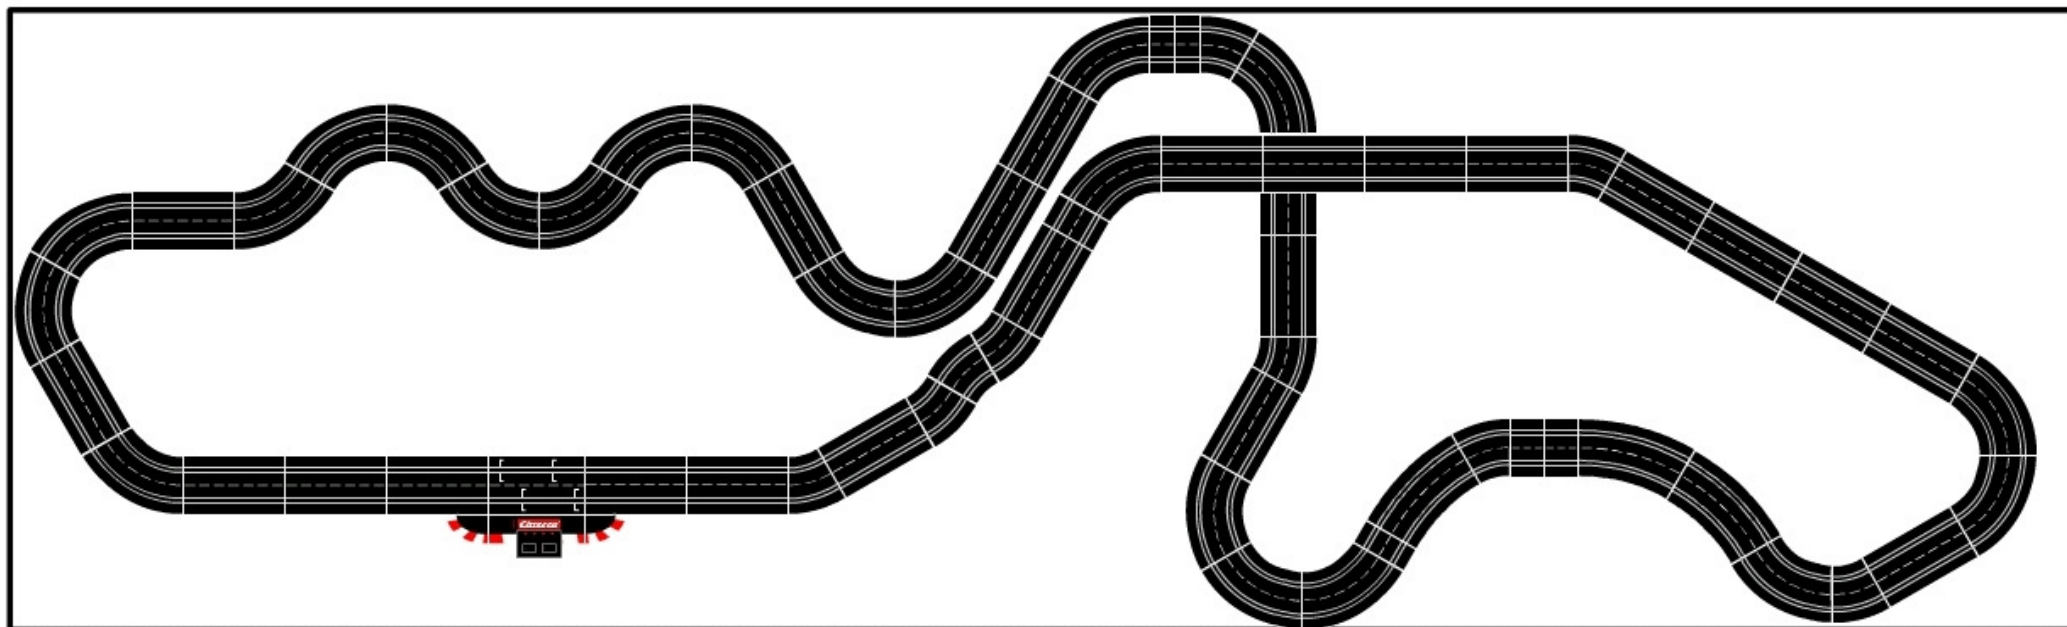

CARRERA.CZ
Hromádkova 31
636 00 Brno
Tel.: 511 112 510
Tel.: 603 425 597
www.carrera.cz

The Circuit: Shanghai

Dimensions when assembled: 6,50 x 4,20m

Track length: about 24,212m

Item No.	Description	Track Parts
20515	EX/EV Connecting track (1)	1
20509	EX/EV Standard straights 4 pieces	45
20611	EX/EV 1/3 Straights (2)	3
20612	EX/EV 1/4 Straights (2)	2
20571	EX/EV Curves 1/60° 3 pieces	24
20577	EX/EV Curves 1/30° 6 pieces	2

CARRERA.CZ
Hromádkova 31
636 00 Brno
Tel.: 511 112 510
Tel.: 603 425 597
www.carrera.cz

The Circuit: Silverstone

Dimensions when assembled: 7,50 x 5,30m

Track length: about 29,854m

Item No.	Description	Track Parts
20515	EX/EV Connecting track (1)	1
20509	EX/EV Standard straights 4 pieces	47
20611	EX/EV 1/3 Straights (2)	3
20612	EX/EV 1/4 Straights (2)	1
20571	EX/EV Curves 1/60° 3 pieces	17
20577	EX/EV Curves 1/30° 6 pieces	5
20572	EX/EV Curves 2/30° 6 pieces	20
20573	EX/EV Curves 3/30° 6 pieces	2
20578	EX/EV Curves 4/15° 12 pieces	2

CARRERA.CZ
Hromádkova 31
636 00 Brno
Tel.: 511 112 510
Tel.: 603 425 597
www.carrera.cz

The Circuit: Spa-Francorchamps

Dimensions when assembled: 9,00 x 6,50m

Track length: about 29,257m

Item No.	Description	Track Parts
20515	EX/EV Connecting track (1)	1
20509	EX/EV Standard straights 4 pieces	49
20611	EX/EV 1/3 Straights (2)	1
20612	EX/EV 1/4 Straights (2)	2
20571	EX/EV Curves 1/60° 3 pieces	19
20577	EX/EV Curves 1/30° 6 pieces	3
20572	EX/EV Curves 2/30° 6 pieces	7
20573	EX/EV Curves 3/30° 6 pieces	7
20578	EX/EV Curves 4/15° 12 pieces	4

CARRERA.CZ
Hromádkova 31
636 00 Brno
Tel.: 511 112 510
Tel.: 603 425 597
www.carrera.cz

The Circuit: Suzuka

Dimensions when assembled: 7,0 x 2,10m

Track length: about 18,301m

Item No.	Description	Track Parts
20515	EX/EV Connecting track (1)	1
20509	EX/EV Standard straights 4 pieces	24
20611	EX/EV 1/3 Straight (2)	3
20612	EX/EV 1/4 Straight (2)	3
20571	EX/EV Curves 1/60° 3 pieces	21
20577	EX/EV Curves 1/30° 6 pieces	9
20573	EX/EV Curves 3/30° 6 pieces	3